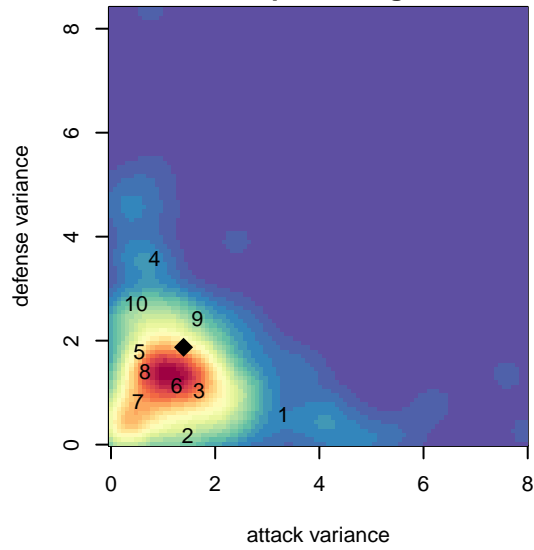

HSC Galaxy G02

Hillsboro Soccer Club
 Hillsboro, OR
 G02 total strength=1348
 attack=7.03 defense=6.33
 spr league = PTT Win G02 Div 1 White

alt names used:
 HILLSBORO 02G GALAXY
 Hillsboro Soccer Club-Galaxy
 HSC 02G Galaxy
 HSC 02G Galaxy

Venues played:
 2017 Clash At the Border Gold/Silver/Bronze
 2017 Crossfire Select U16 Silver
 2017 Mt Hood Challenge U16 Silver
 2017 PTT Winter G02 Division 1 White

HSC Galaxy G02
 Dots are actual minus expected GF (blue circles) and GA (red triangles).
 Blue line is smoothed change in attack strength. Red is smoothed change in defense strength.

**attack and defense variance (black dot)
relative to other teams
and top 10 in region**

**attack and defense rating
relative to others at age
and all opponents in last 13 months**

Performance relative to 13 month average