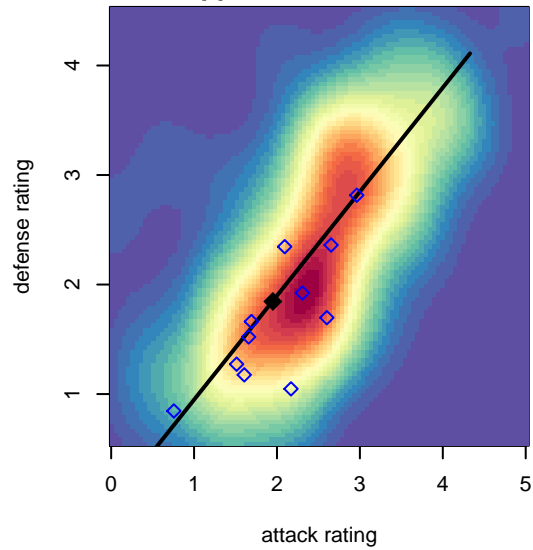

HSC Galaxy G02

Hillsboro Soccer Club
 Hillsboro, OR
 G02 total strength=1348
 attack=7.03 defense=6.33
 spr league = PTT Win G02 Div 1 White

alt names used:
 HILLSBORO 02G GALAXY
 Hillsboro Soccer Club-Galaxy
 HSC 02G Galaxy
 HSC 02G Galaxy

Venues played:
 2017 Clash At the Border Gold/Silver/Bronze
 2017 Crossfire Select U16 Silver
 2017 Mt Hood Challenge U16 Silver
 2017 PTT Winter G02 Division 1 White

HSC Galaxy G02
 Dots are actual minus expected GF (blue circles) and GA (red triangles).
 Blue line is smoothed change in attack strength. Red is smoothed change in defense strength.

**attack and defense variance (black dot)
relative to other teams
and top 10 in region**

**attack and defense rating
relative to others at age
and all opponents in last 13 months**

Performance relative to 13 month average