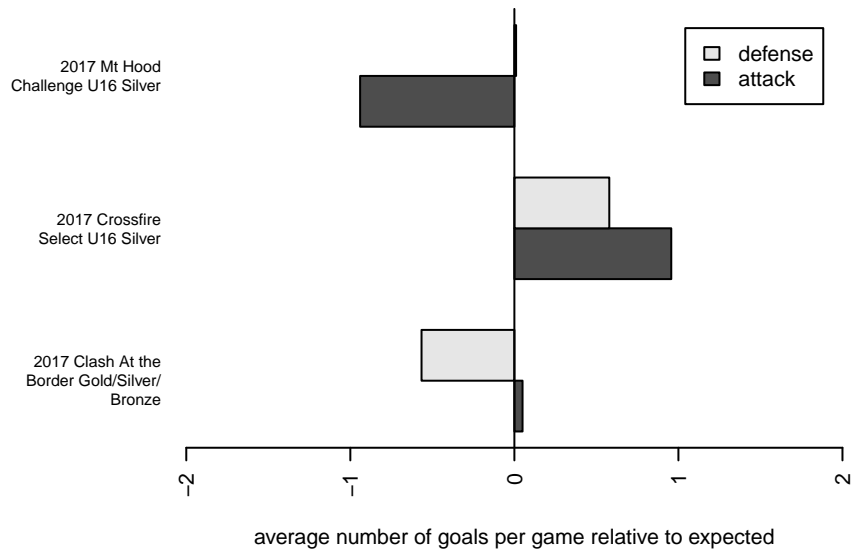

Venues played:
 2017 Clash At the Border Gold/Silver/Bronze
 2017 Crossfire Select U16 Silver
 2017 Mt Hood Challenge U16 Silver
 2017 PTT Winter G02 Division 1 White

HSC Galaxy G02
 Dots are actual minus expected GF (blue circles) and GA (red triangles).
 Blue line is smoothed change in attack strength. Red is smoothed change in defense strength.

**attack and defense variance (black dot)
relative to other teams
and top 10 in region**

**attack and defense rating
relative to others at age
and all opponents in last 13 months**

Performance relative to 13 month average