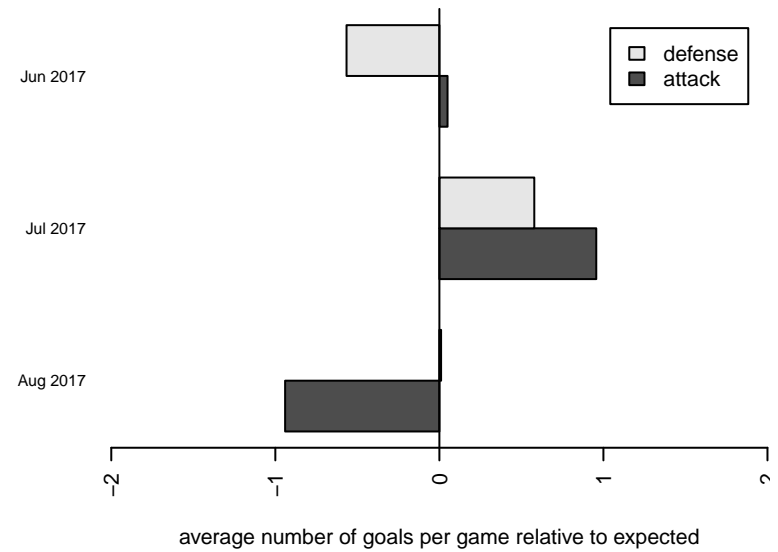

Performance relative to 13 month average